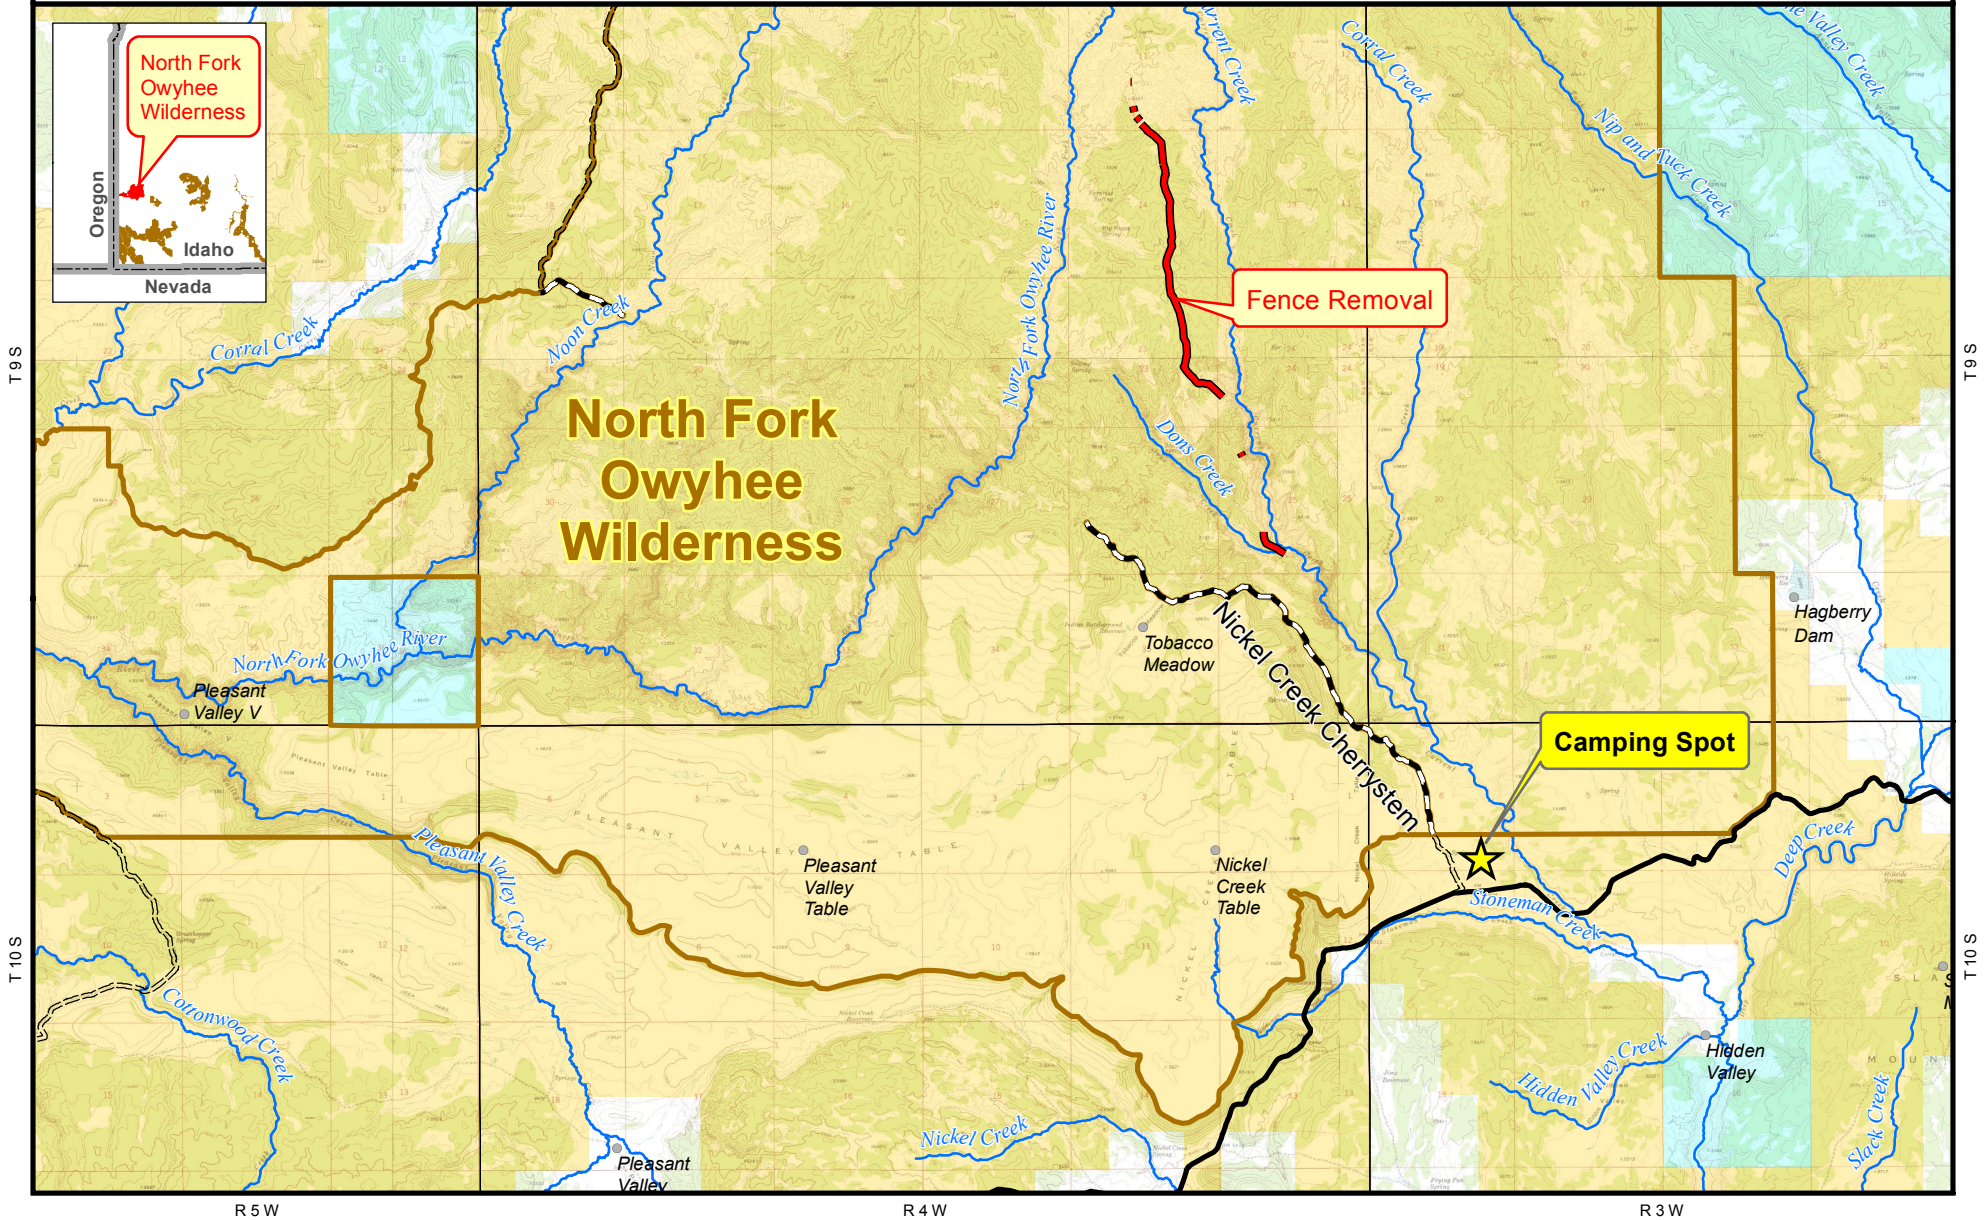

National Trails Day - Project Map

U.S. Department of the Interior
Bureau of Land Management, Idaho
Boise District

Map Date: 3/28/2014

Legend

- Fence Removal
- Roads and Trails**
- Cherrystem Route
- Improved Route
- Primitive Route
- Wilderness Boundary